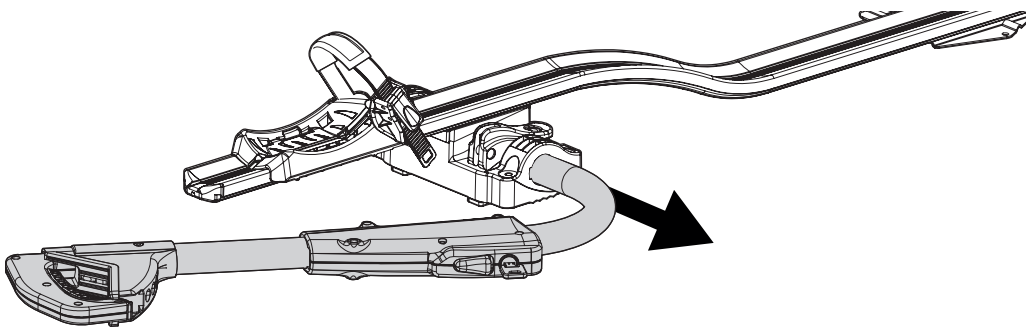

6

<p>Ømin 25mm/1" Ømax 80mm/3.1"</p>	<p>W: min 25mm/1" - max 80mm/3.1" H: min 25mm/1" - max 80mm/3.1"</p>	<p>MAX 1200mm / 47.2"</p> <p>MIN 22" / MAX 29"</p> <p>MAX 75mm / 3"</p>

8

9

pag.14

11

Left side fitting