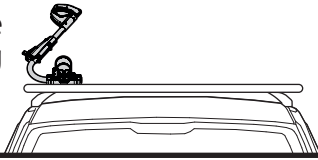

6

<p>Ømin 25mm/1" Ømax 80mm/3.1"</p>	<p>W: min 25mm/1" - max 80mm/3.1" H: min 25mm/1" - max 80mm/3.1"</p>	<p>MAX 1200mm / 47.2"</p> <p>MIN 22" / MAX 29"</p> <p>MAX 75mm / 3"</p>

8

9

pag.14

11

Left side fitting