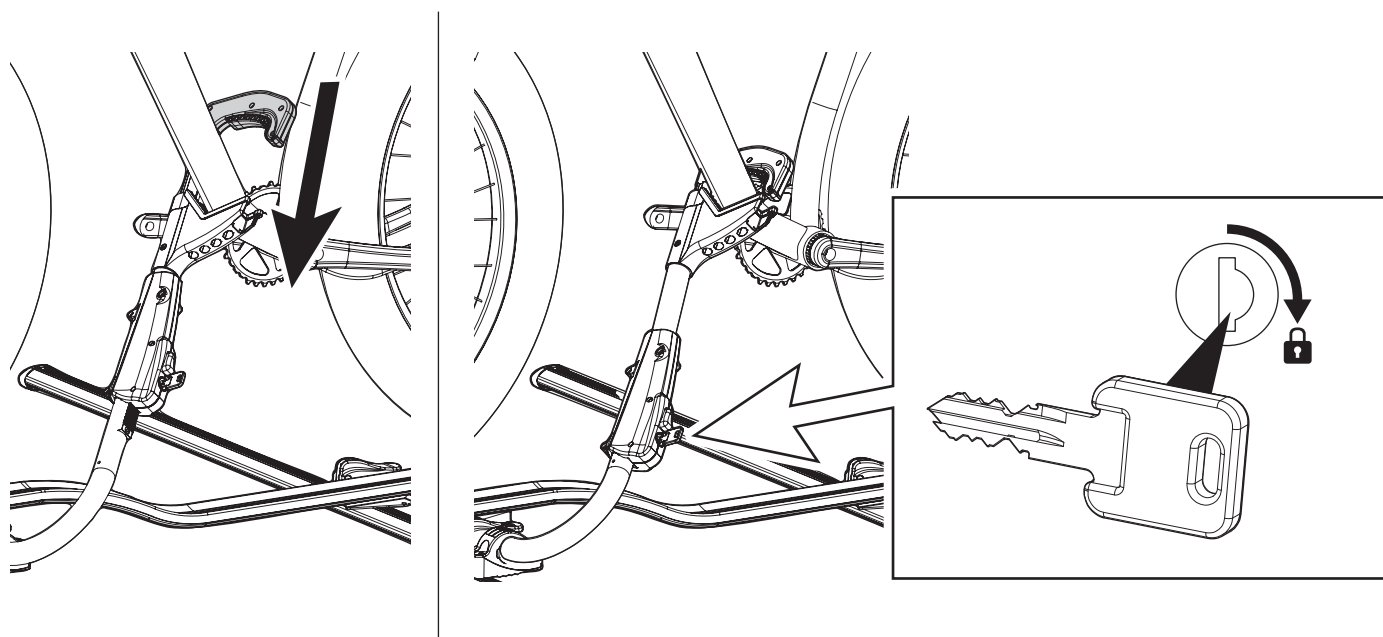

6

<p>Ømin 25mm/1" Ømax 80mm/3.1"</p>	<p>W: min 25mm/1" - max 80mm/3.1" H: min 25mm/1" - max 80mm/3.1"</p>	<p>MAX 1200mm / 47.2"</p> <p>MIN 22" / MAX 29"</p> <p>MAX 75mm / 3"</p>

8

9

pag.14

11

Left side fitting