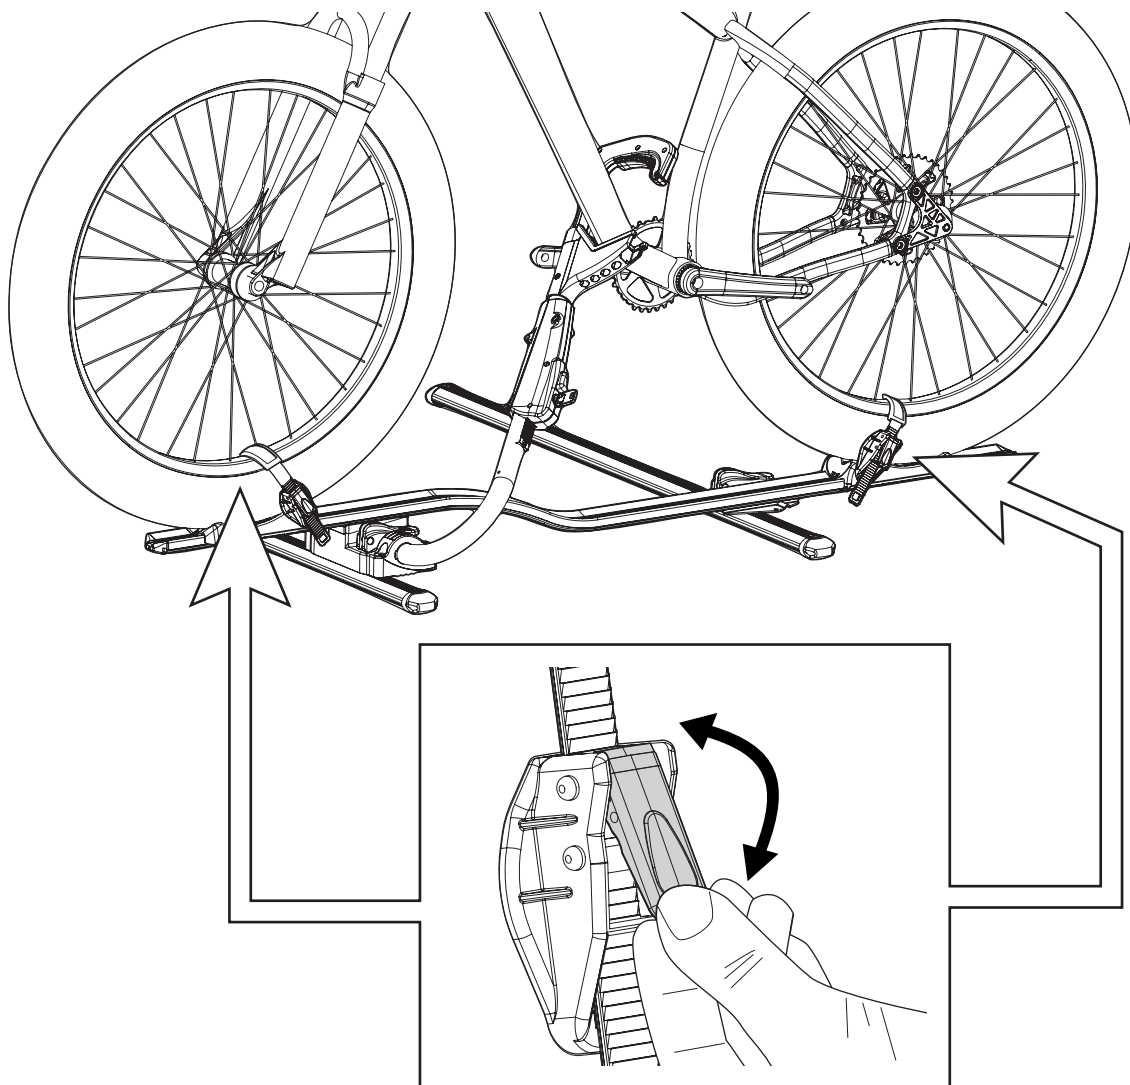

6

<p>Ømin 25mm/1" Ømax 80mm/3.1"</p>	<p>W: min 25mm/1" - max 80mm/3.1" H: min 25mm/1" - max 80mm/3.1"</p>	<p>MAX 1200mm / 47.2"</p> <p>MIN 22" / MAX 29"</p> <p>MAX 75mm / 3"</p>

8

9

pag.14

11

Left side fitting