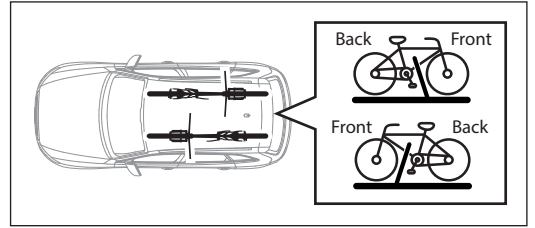

Billow	3,8kg / 8.3lb	Max 20kg/44lb