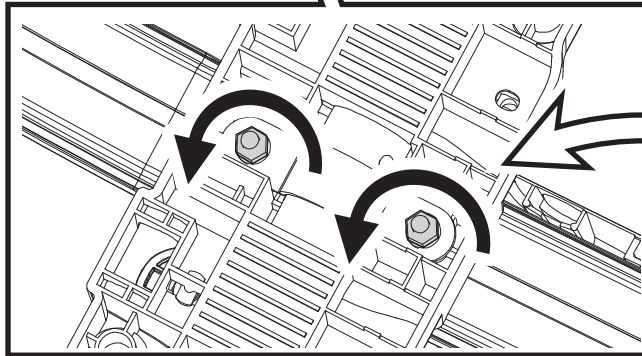

6

<p>Ømin 25mm/1" Ømax 80mm/3.1"</p>	<p>W: min 25mm/1" - max 80mm/3.1" H: min 25mm/1" - max 80mm/3.1"</p>	<p>MAX 1200mm / 47.2"</p> <p>MIN 22" / MAX 29"</p> <p>MAX 75mm / 3"</p>

8

9

pag.14

11

Left side fitting