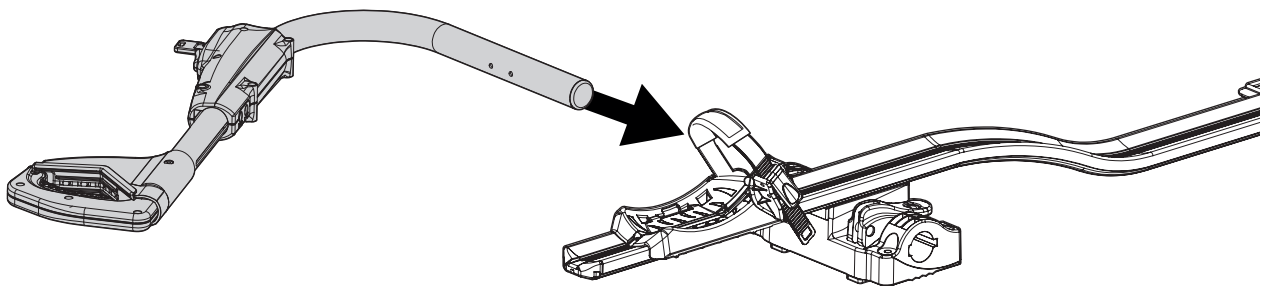

6

<p>Ømin 25mm/1" Ømax 80mm/3.1"</p>	<p>W: min 25mm/1" - max 80mm/3.1" H: min 25mm/1" - max 80mm/3.1"</p>	<p>MAX 1200mm / 47.2"</p> <p>MIN 22" / MAX 29"</p> <p>MAX 75mm / 3"</p>

8

9

pag.14

11

Left side fitting