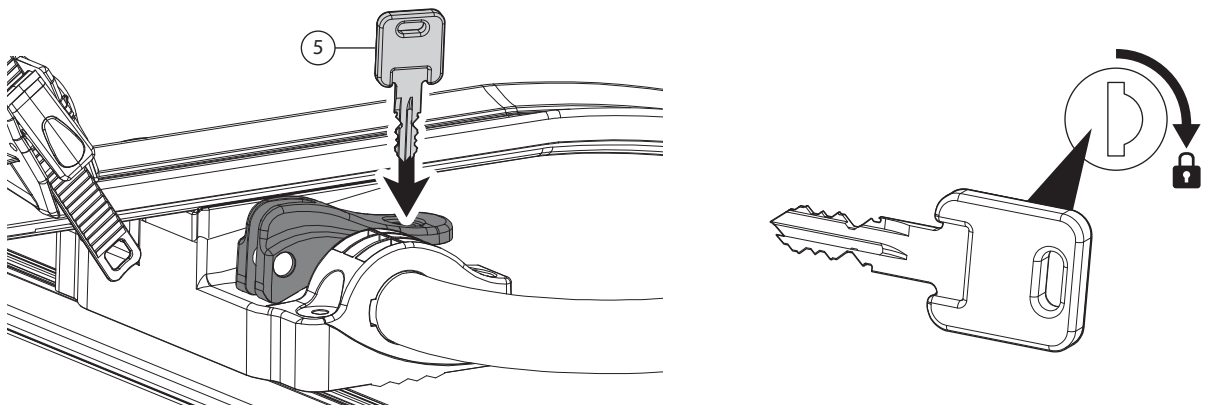

6

<p>Ømin 25mm/1" Ømax 80mm/3.1"</p>	<p>W: min 25mm/1" - max 80mm/3.1" H: min 25mm/1" - max 80mm/3.1"</p>	<p>MAX 1200mm / 47.2"</p> <p>MIN 22" / MAX 29"</p> <p>MAX 75mm / 3"</p>

8

9

pag.14

11

Left side fitting