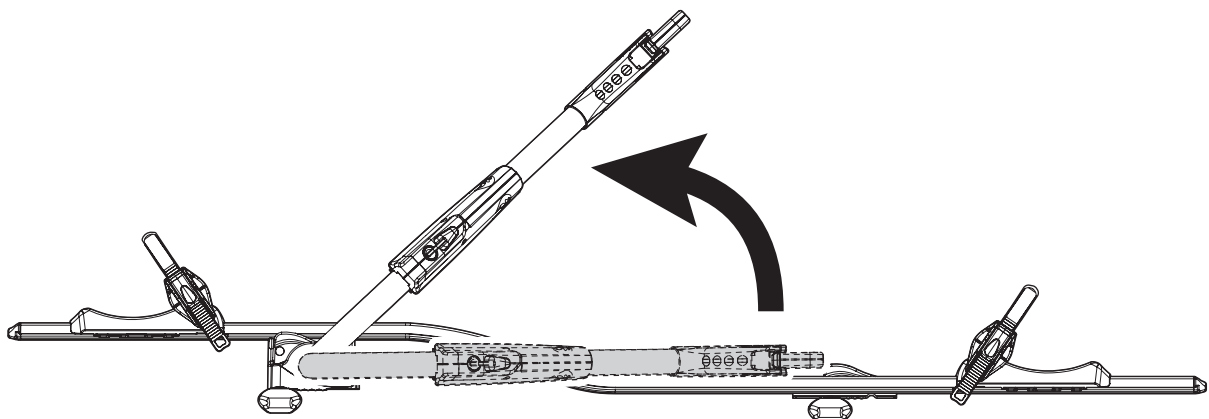

6

<p>Ømin 25mm/1" Ømax 80mm/3.1"</p>	<p>W: min 25mm/1" - max 80mm/3.1" H: min 25mm/1" - max 80mm/3.1"</p>	<p>MAX 1200mm / 47.2"</p> <p>MIN 22" / MAX 29"</p> <p>MAX 75mm / 3"</p>

8

9

pag.14

11

Left side fitting