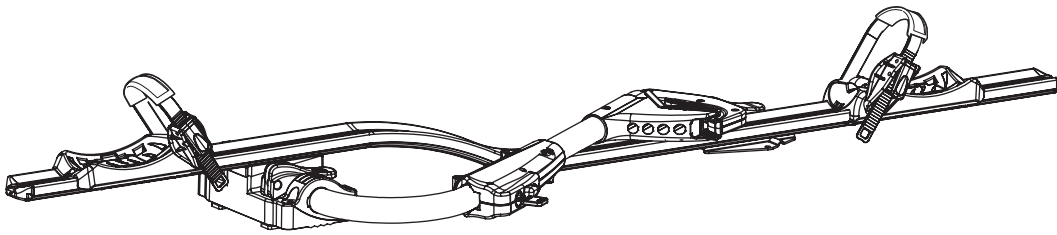

6

<p>Ømin 25mm/1" Ømax 80mm/3.1"</p>	<p>W: min 25mm/1" - max 80mm/3.1" H: min 25mm/1" - max 80mm/3.1"</p>	<p>MAX 1200mm / 47.2"</p> <p>MIN 22" / MAX 29"</p> <p>MAX 75mm / 3"</p>

8

9

pag.14

11

Left side fitting