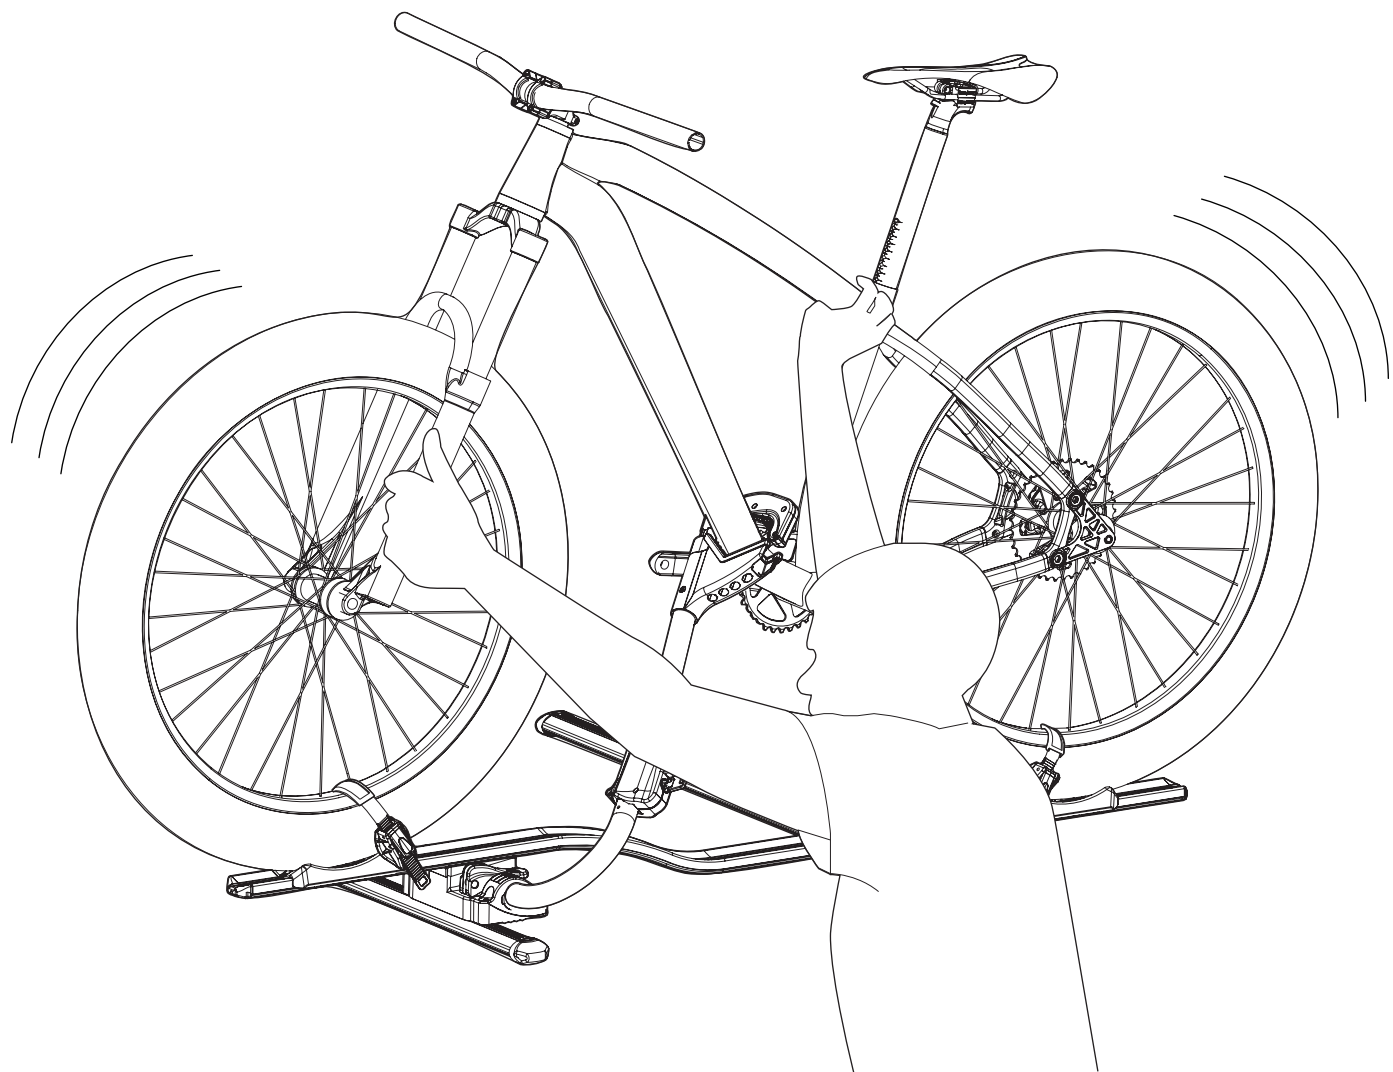

6

<p>Ømin 25mm/1" Ømax 80mm/3.1"</p>	<p>W: min 25mm/1" - max 80mm/3.1" H: min 25mm/1" - max 80mm/3.1"</p>	<p>MAX 1200mm / 47.2"</p> <p>MIN 22" / MAX 29"</p> <p>MAX 75mm / 3"</p>

8

9

pag.14

11

Left side fitting