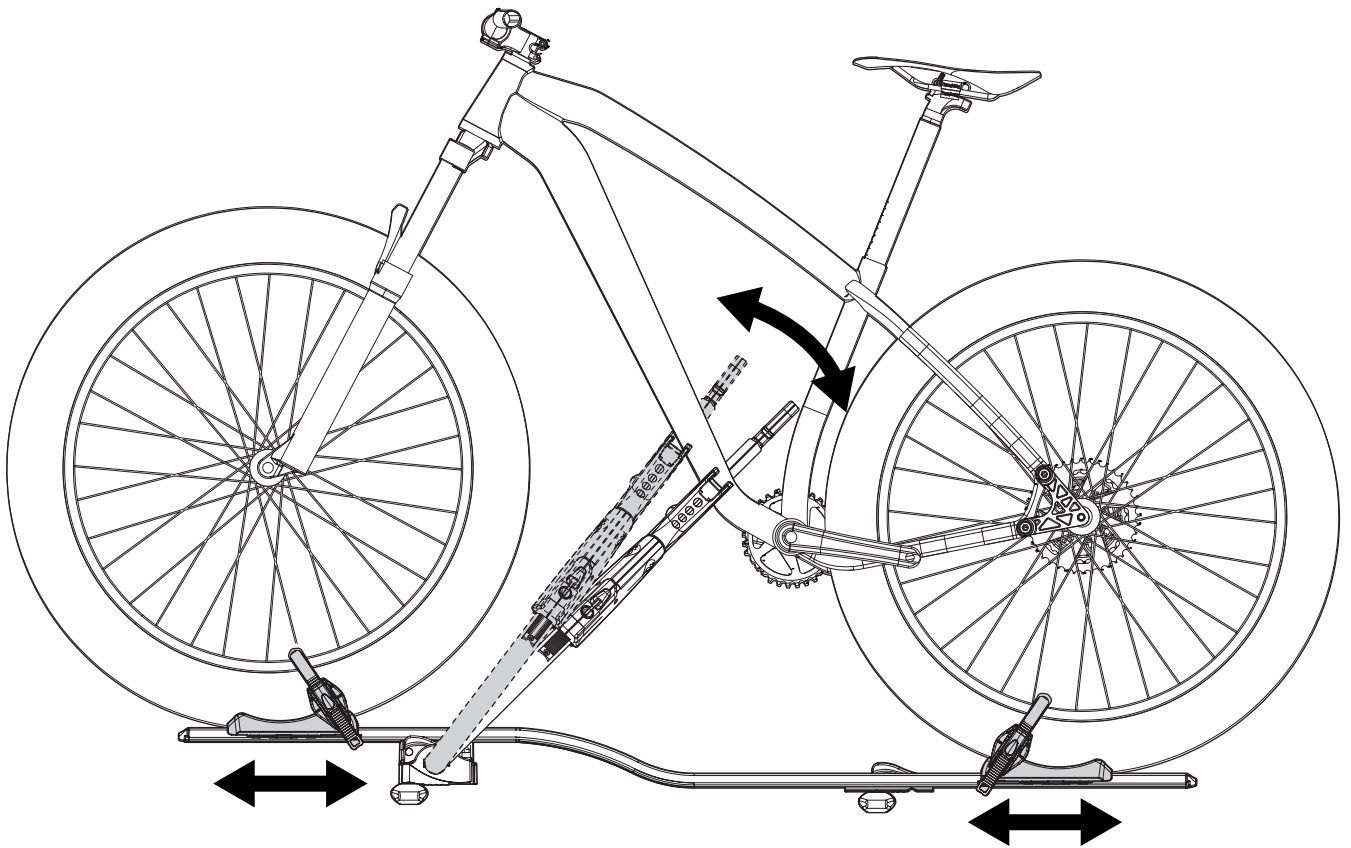

6

<p>Ømin 25mm/1" Ømax 80mm/3.1"</p>	<p>W: min 25mm/1" - max 80mm/3.1" H: min 25mm/1" - max 80mm/3.1"</p>	<p>MAX 1200mm / 47.2"</p> <p>MIN 22" / MAX 29"</p> <p>MAX 75mm / 3"</p>

8

9

pag.14

11

Left side fitting