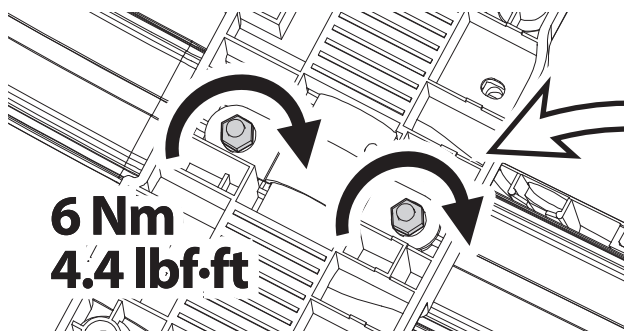

6

<p>Ømin 25mm/1" Ømax 80mm/3.1"</p>	<p>W: min 25mm/1" - max 80mm/3.1" H: min 25mm/1" - max 80mm/3.1"</p>	<p>MAX 1200mm / 47.2"</p> <p>MIN 22" / MAX 29"</p> <p>MAX 75mm / 3"</p>

8

9

pag.14

11

Left side fitting