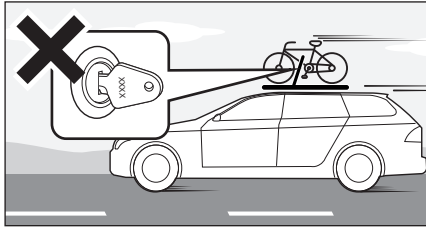

Billow	3,8kg / 8.3lb	Max 20kg/44lb