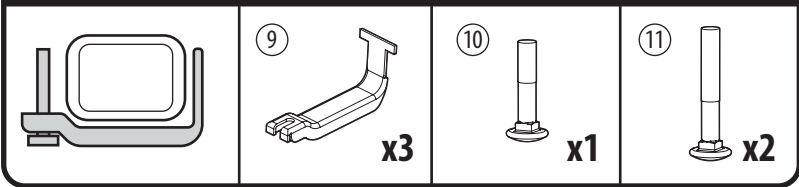

13

Optional kit 00014600000