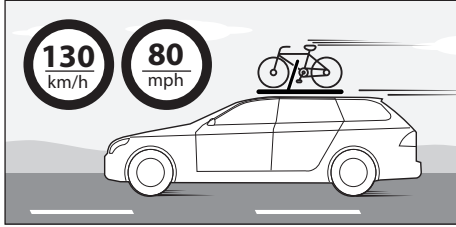

Billow	3,8kg / 8.3lb	Max 20kg/44lb