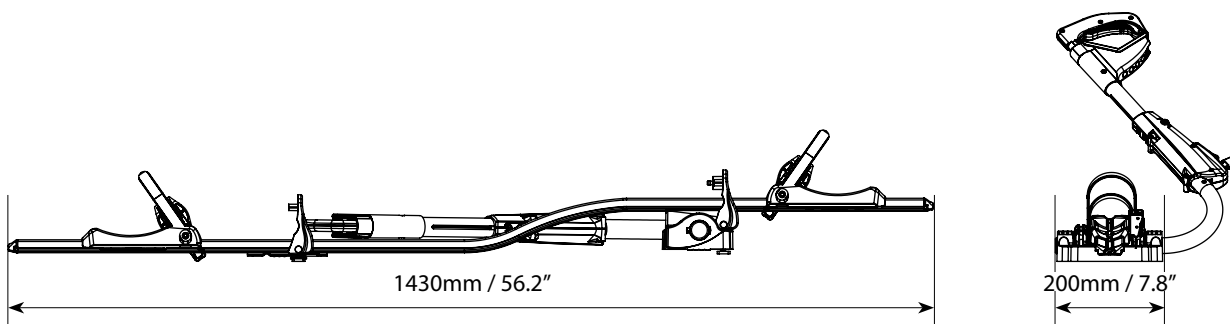

BILLOW

Portabici da tetto con struttura in alluminio e braccio ferma telaio regolabile. Dotato di sistema antifurto per carico e portabici.

Roof mounted bike carrier with aluminium structure and adjustable frame arm holder. Equipped with anti-theft system for both the bike rack and the load.

Art.000145700000

Art.	000145700000
 Peso prodotto Product weight	3,8kg/8.3lb
Materiale Material	Alluminio, acciaio, plastica Aluminium, steel, plastic
 Portata massima Max load	max 20kg/44lb
 Antifurto portabici Anti-theft for the bike rack	✓
 Antifurto bici Anti-theft for the bike	✓
 Sistema di montaggio alle barre Fixing system to the roof bars	 T-system X: min 6,5mm/0.3" W: 20mm/0.8" Optional kit 000146000000
	x1
E-bike	x
Fat bike	x

Product logistics

COMPATIBILITÀ BICI BIKE COMPATIBILITY

Art.				
BILLOW	 min: 25mm/1" max: 80mm/3.1"	 min: 25mm/1" - max: 80mm/3.1"	min 22" max 29"	max 75mm/3" max 1200mm/47.2"

F.lli Menabò s.r.l.

Via 8 Marzo 3,
42025 Cavriago (RE), Italy
customer@flli-menabo.it
www.menabocaraccessories.com