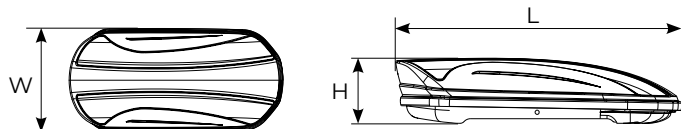

Roof box with a streamlined elegant design equipped with an anti-theft lock. Safe and speedy fixing by "U" bolts.

Art. 000144700000

Dimensioni esterne (LxWxH) External dimensions (LxWxH)	Dimensioni interne (LxWxH) Internal dimensions (LxWxH)
1320x780x360mm / 52x30.7x14.1"	1220x690x320mm / 48x27.1x12.6"

Jade 320	Art.000144700000
 Peso prodotto Product weight	10kg/ 22lb
Materiale Material	Abs
 Portata massima Max load	max 50kg/110lb
 Serratura antifurto Anti-theft lock	✓
 Sistema di montaggio alle barre Fixing system to the roof bars	 U-Bolts (LxH) max 80x35mm / 3.1x1.3"