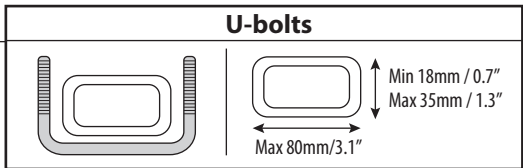

1

N		Q
1		1
11		1

2

U-bolts

Min 18mm / 0.7"
Max 35mm / 1.3"
Max 80mm/3.1"

N		Q
1		1
2		4

3

N		Q
3		4
4		8
5		8

N		Q
9A		2
9B		2
10		2
11		1

x2

x2

7

N		Q
12		2

PAYLOAD

YOSEMITE L: 17.2kg/38lb
YOSEMITE XL: 23kg/50.7lb

MAX PAYLOAD: 75kg / 165lb