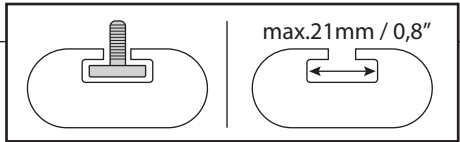

1

N		Q
1		1
11		1

2

U-bolts

Min 18mm / 0.7"
Max 35mm / 1.3"
Max 80mm/3.1"

N		Q
1		1
2		4

3

N		Q
3		4
4		8
5		8

N		Q
9A		2
9B		2
10		2
11		1

x2

x2

7

N		Q
12		2

PAYLOAD

YOSEMITE L: 17.2kg/38lb
YOSEMITE XL: 23kg/50.7lb

MAX PAYLOAD: 75kg / 165lb