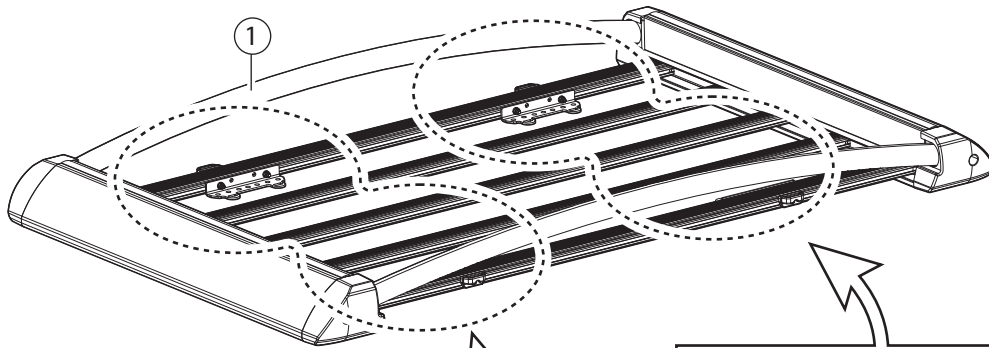

N		Q
1		1
6		4
7		4
8		4