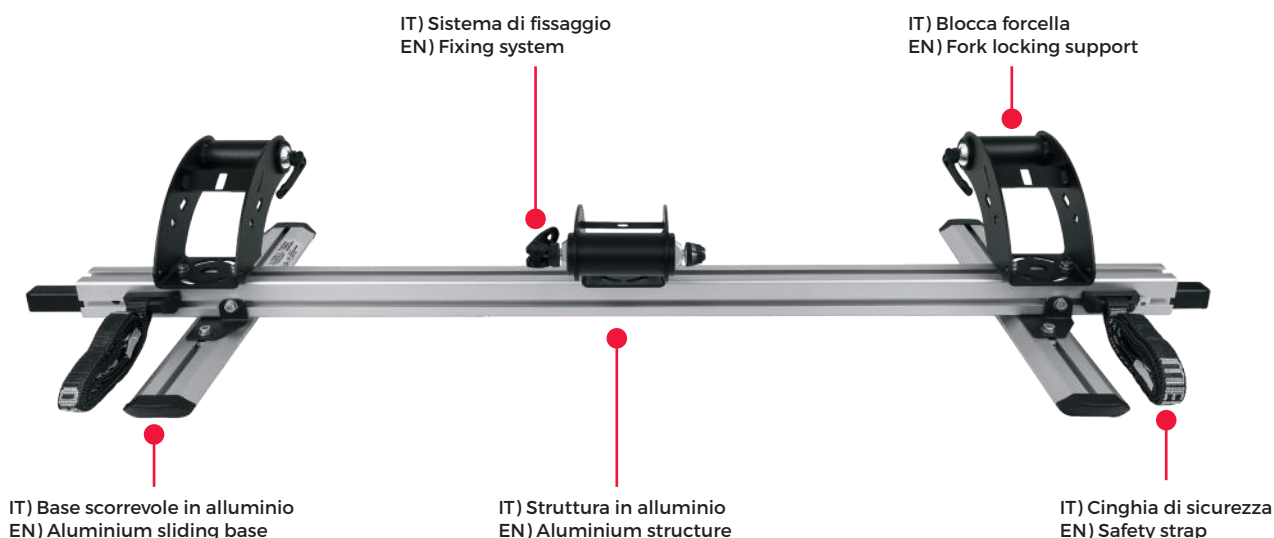

PRO TOUR INDOOR

Watch video

INCLUDED

3X

IT) Fissaggio all'interno del veicolo fino a 3 bici. Dotato di un sistema di aggancio della forcella sia tradizionale che ammortizzata senza l'utilizzo di attrezzi grazie ai diversi tipi di boccole. Indicato anche per bici con freno a disco anteriore.

EN) To be mounted inside the vehicle, can carry up to 3 bikes. It is equipped with a direct fixing system both for the classic and for suspension bike fork, which requires no mounting tools thanks to the different adapter kits. Suitable for bikes with front disk brake too. Quick and easy installation.

Art. 000086200000

Art.	000086200000
	5kg/11lb
Materiale Material Matière	Alluminio Aluminium Aluminio
	max 51kg/112lb
	x
	x
 Max	3
 Fat bike	✓
 E-bike	✓

Mod.	PRO TOUR INDOOR
Art.N°	000086200000
	L x W x H : 119,5x14,5x9,5 cm / 47x5.7x3.7" 5,2 Kg / 11.4lb
	L x W x H : 120x20,5x31 cm / 47.2x8x12.2" 21,7 Kg / 48lb Pz: 4
	L x W x H : 121x83x202 cm / 47.6x32.6x79.5" 542 Kg / 1195lb Pz: 96
Ean-13	 8 003168 024729

KIT ADAPTER

Quick release Ø9x100mm / Ø0.3x4"
(Incluso / Included/ Inclus/Incluido)

Ø20x110mm / Ø0.8x4.3"
Art. 000087000000

Ø15x110mm / Ø0.6x4.3"
Art. 000094600000

Ø15x100mm / Ø0.6x4"
Art. 000086900000

Ø15x150mm / Ø0.6x6"
Art. 000087100000