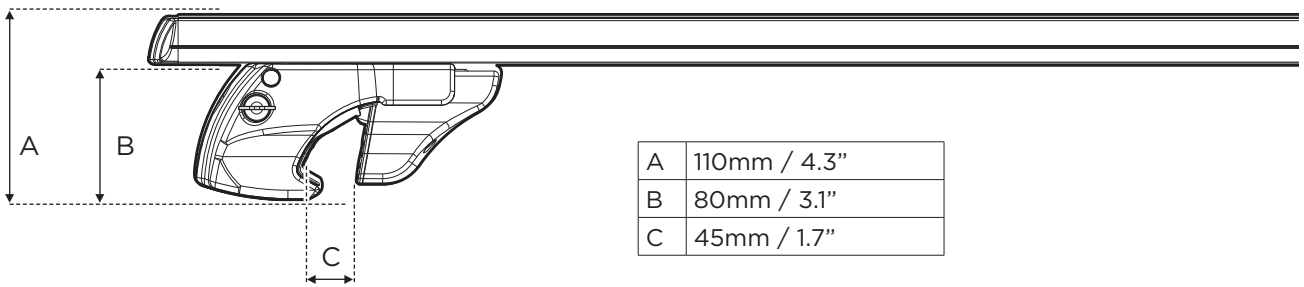

# SHERMAN

**F.lli Menabò s.r.l.**  
Via 8 Marzo 3,  
42025 Cavriago (RE), Italy  
+39-0522/942840  
info@flli-menabo.it  
www.flli-menabo.it

agg.15/04/2019

Art.	Sherman	000095900000
	Sherman XL	000094700000
	Sherman	3,5kg/7,7lb
	Sherman XL	3,9kg/8,6lb
Material	Alluminio / Aluminium	
	max 90kg / 198lb	
	✓	
	✓	
	✓	
 Raised rails	✓	
Cert.	Tüv GS DIN 75302:1991	
Garanzia Warranty Garantie Garantia Garantie	✓	

Lince	
A	1250mm / 49"
B	max 1095mm / 43"

Lince XL	
A	1410mm / 55.5"
B	max 1255mm / 49.4"

A	110mm / 4.3"
B	80mm / 3.1"
C	45mm / 1.7"

A	74mm / 2.9"
B	60mm / 2.3"

A	9mm / 0.3"
B	21mm / 0.8"
C	27.5mm / 1.1"
D	47mm / 1.8"