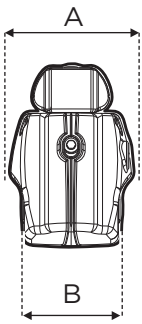

# SHERMAN

**F.lli Menabò s.r.l.**  
Via 8 Marzo 3,  
42025 Cavriago (RE), Italy  
+39-0522/942840  
info@flli-menabo.it  
www.flli-menabo.it

agg.15/04/2019

Art.	Sherman	000095900000
	Sherman XL	000094700000
	Sherman	3,5kg/7,7lb
	Sherman XL	3,9kg/8,6lb
Material	Alluminio / Aluminium	
	max 90kg / 198lb	
	✓	
	✓	
	✓	
 Raised rails	✓	
Cert.	Tüv GS DIN 75302:1991	
Garanzia Warranty Garantie Garantia Garantie	✓	

Lince	
A	1250mm / 49"
B	max 1095mm / 43"

Lince XL	
A	1410mm / 55.5"
B	max 1255mm / 49.4"

A	110mm / 4.3"
B	80mm / 3.1"
C	45mm / 1.7"

A	74mm / 2.9"
B	60mm / 2.3"

A	9mm / 0.3"
B	21mm / 0.8"
C	27.5mm / 1.1"
D	47mm / 1.8"