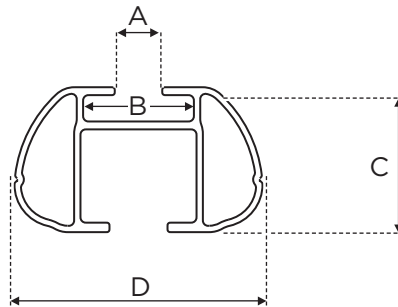

# SHERMAN

**F.lli Menabò s.r.l.**  
Via 8 Marzo 3,  
42025 Cavriago (RE), Italy  
+39-0522/942840  
info@flli-menabo.it  
www.flli-menabo.it

agg.15/04/2019

Art.	Sherman	000095900000
	Sherman XL	000094700000
	Sherman	3,5kg/7,7lb
	Sherman XL	3,9kg/8,6lb
Material	Alluminio / Aluminium	
	max 90kg / 198lb	
	✓	
	✓	
	✓	
 Raised rails	✓	
Cert.	Tüv GS DIN 75302:1991	
Garanzia Warranty Garantie Garantia Garantie	✓	

Lince	
A	1250mm / 49"
B	max 1095mm / 43"

Lince XL	
A	1410mm / 55.5"
B	max 1255mm / 49.4"

A	110mm / 4.3"
B	80mm / 3.1"
C	45mm / 1.7"

A	74mm / 2.9"
B	60mm / 2.3"

A	9mm / 0.3"
B	21mm / 0.8"
C	27.5mm / 1.1"
D	47mm / 1.8"