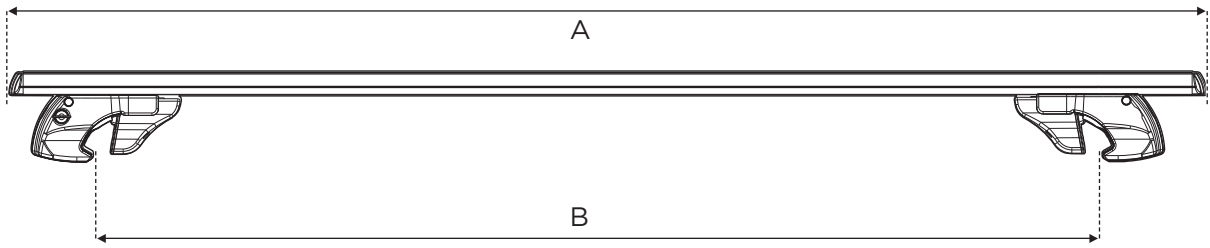

# SHERMAN

**F.lli Menabò s.r.l.**  
Via 8 Marzo 3,  
42025 Cavriago (RE), Italy  
+39-0522/942840  
info@flli-menabo.it  
www.flli-menabo.it

agg.15/04/2019

Art.	Sherman	000095900000
	Sherman XL	000094700000
	Sherman	3,5kg/7,7lb
	Sherman XL	3,9kg/8,6lb
Material	Alluminio / Aluminium	
	max 90kg / 198lb	
	✓	
	✓	
	✓	
 Raised rails	✓	
Cert.	Tüv GS DIN 75302:1991	
Garanzia Warranty Garantie Garantia Garantie	✓	

Lince	
A	1250mm / 49"
B	max 1095mm / 43"

Lince XL	
A	1410mm / 55.5"
B	max 1255mm / 49.4"

A	110mm / 4.3"
B	80mm / 3.1"
C	45mm / 1.7"

A	74mm / 2.9"
B	60mm / 2.3"

A	9mm / 0.3"
B	21mm / 0.8"
C	27.5mm / 1.1"
D	47mm / 1.8"